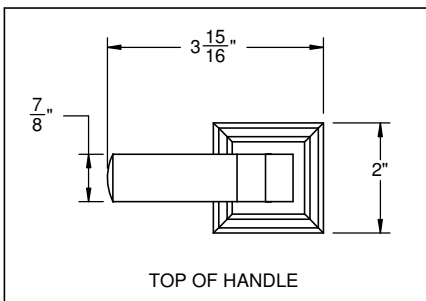

California Faucets®

**AVILA™**  
**ROMAN TUB SET**

**4408**

**Features**

- Over 30 finishes including 14 PVD finishes
- All brass construction
- 1/4 turn 3/4" high flow ceramic disc valves
- 16 gallons (60.6 L) per minute maximum flow rate
- For custom options, see [www.calfaucets.com](http://www.calfaucets.com)

**Codes/Standards Applicable**

Meets or exceeds the following at date of manufacture:

- ASME A112.18.1-2005/CSA B125.1-05
- ADA (with lever handles)

**THROUGH-HOLE SPECIFICATIONS**  
 SPOUT: Ø1" MIN  
 VALVE: Ø1-1/4" MIN

ALL DIMENSIONS SHOWN TO NEAREST 1/16"