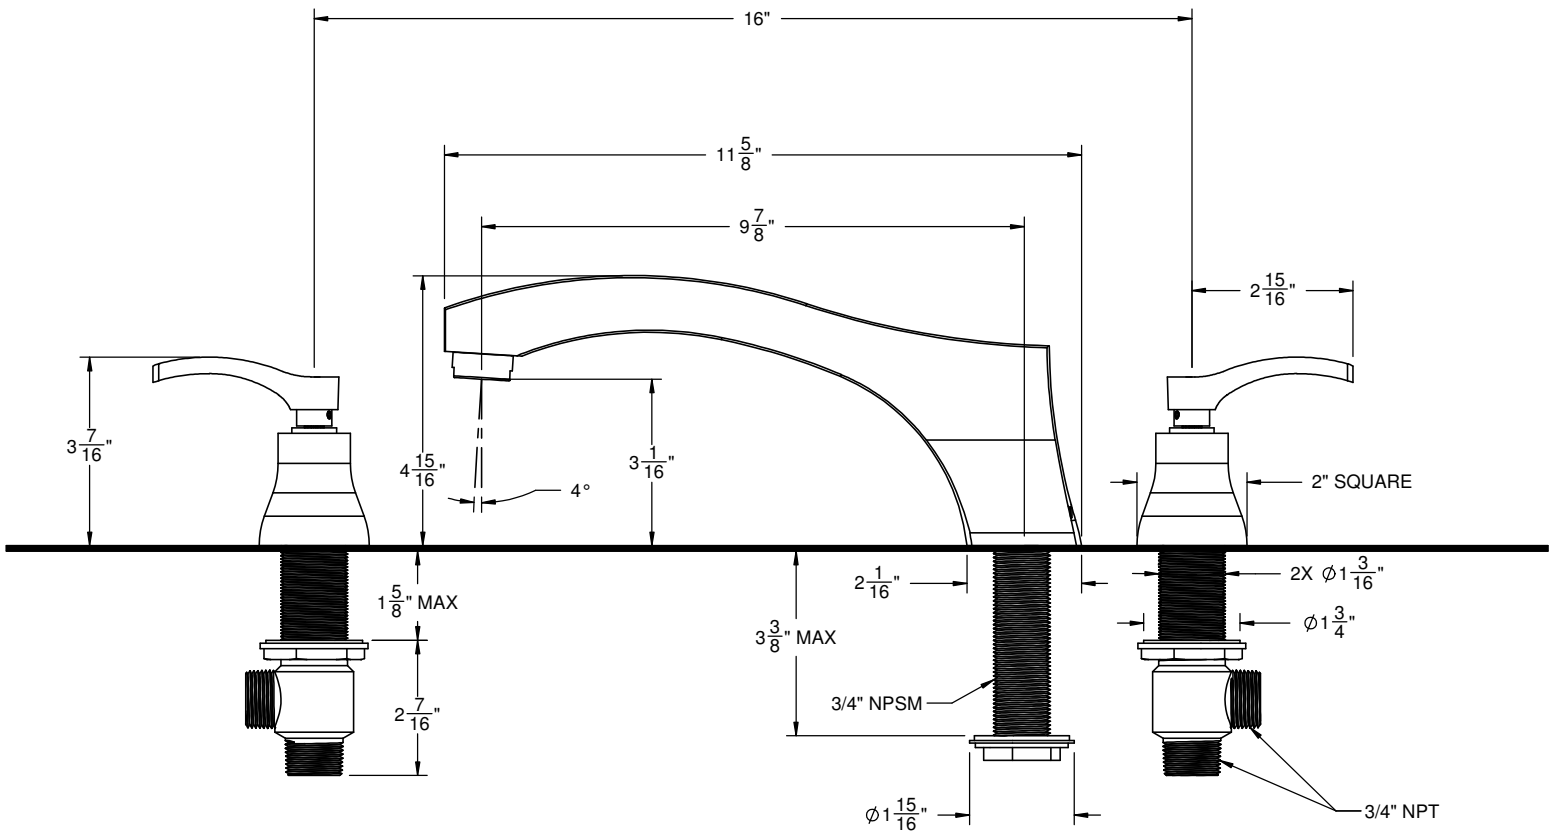

California Faucets®

**AVILA™**  
**ROMAN TUB SET**

**4408**

**Features**

- Over 30 finishes including 14 PVD finishes
- All brass construction
- 1/4 turn 3/4" high flow ceramic disc valves
- 16 gallons (60.6 L) per minute maximum flow rate
- For custom options, see [www.calfaucets.com](http://www.calfaucets.com)

**Codes/Standards Applicable**

Meets or exceeds the following at date of manufacture:

- ASME A112.18.1-2005/CSA B125.1-05
- ADA (with lever handles)

**THROUGH-HOLE SPECIFICATIONS**  
 SPOUT: Ø1" MIN  
 VALVE: Ø1-1/4" MIN

ALL DIMENSIONS SHOWN TO NEAREST 1/16"