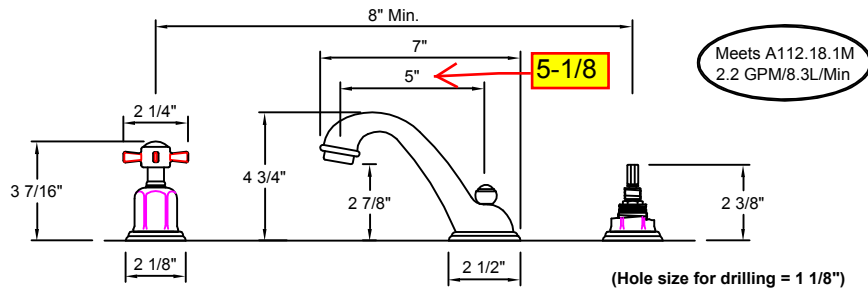

34 Series Specifications

"CARDIFF"

All California Faucets lever and blade handle products are American Disability Act (ADA) compliant.

California Faucets reserves the right to make modification and specification changes at any time. Please verify dimensions prior to installation. Visit www.calfaucets.com for most current technical data.