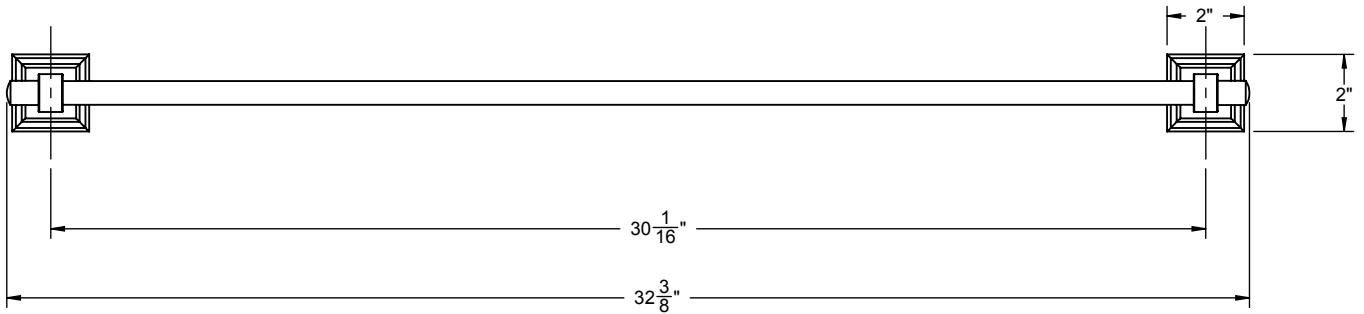

Features

- Over 30 finishes including 14 PVD finishes
- Solid brass construction
- Includes all mounting hardware
- For additional offerings, see www.californiafaucets.com

44-30

Codes/Standards Applicable

Meets or exceeds the following at date of manufacture:

- None applicable

2X 1 X 3/8" Anchor

2X No. 8 x 1-1/2" Flat head screw

ALL DIMENSIONS SHOWN TO NEAREST 1/16"