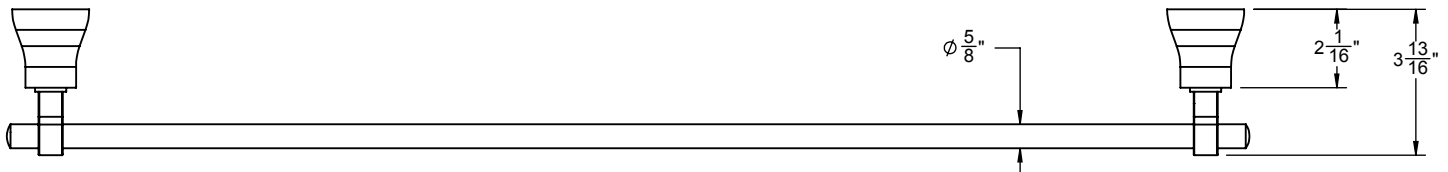

Features

- Over 30 finishes including 14 PVD finishes
- Solid brass construction
- Includes all mounting hardware
- For additional offerings, see www.californiafaucets.com

44-30

Codes/Standards Applicable

Meets or exceeds the following at date of manufacture:

- None applicable

2X 1 X 3/8" Anchor

2X No. 8 x 1-1/2" Flat head screw

ALL DIMENSIONS SHOWN TO NEAREST 1/16"