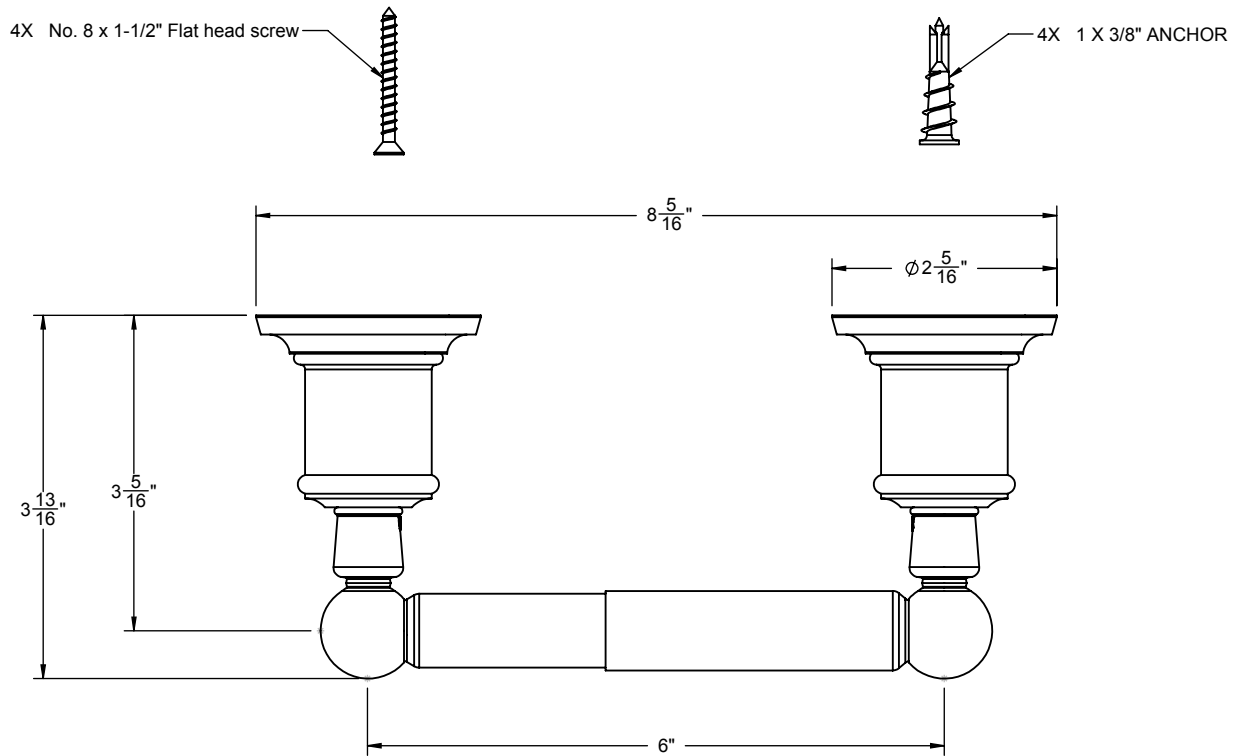

48-TP

Features

- Over 30 finishes including 14 PVD finishes
- Solid brass construction
- Includes mounting hardware
- For additional product offerings, see www.californiafaucets.com

Codes/Standards Applicable

Meets or exceeds the following at date of manufacture:

- None applicable

ALL DIMENSIONS SHOWN TO NEAREST 1/16"