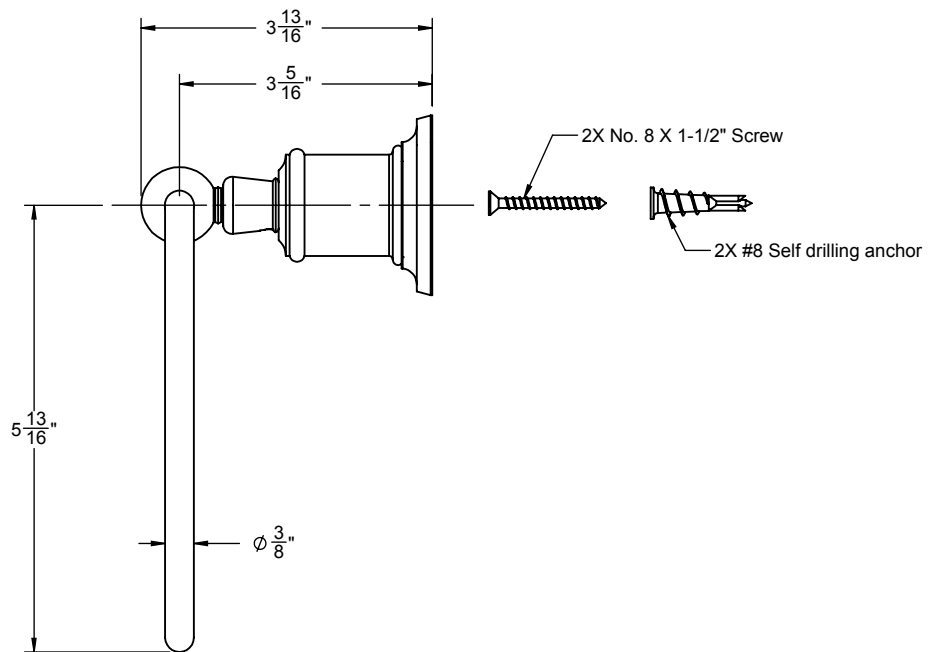

### Features

- Over 30 finishes including 14 PVD finishes
- Solid brass construction
- Adjustable wall mount to allow proper horizontal leveling
- All mounting hardware included
- For additional product offerings, see [www.californiafaucets.com](http://www.californiafaucets.com)

### 48-TR

### Codes/Standards Applicable

Meets or exceeds the following at date of manufacture:

- None applicable

ALL DIMENSIONS SHOWN TO NEAREST 1/16"