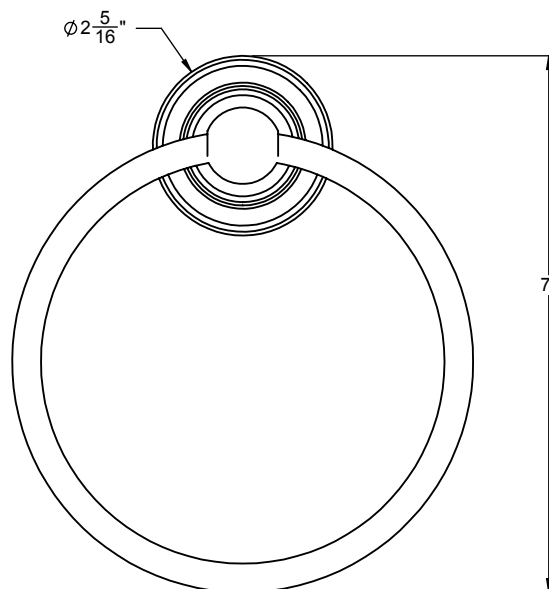

### Features

- Over 30 finishes including 14 PVD finishes
- Solid brass construction
- Adjustable wall mount to allow proper horizontal leveling
- All mounting hardware included
- For additional product offerings, see [www.californiafaucets.com](http://www.californiafaucets.com)

### 48-TR

### Codes/Standards Applicable

Meets or exceeds the following at date of manufacture:

- None applicable

ALL DIMENSIONS SHOWN TO NEAREST 1/16"