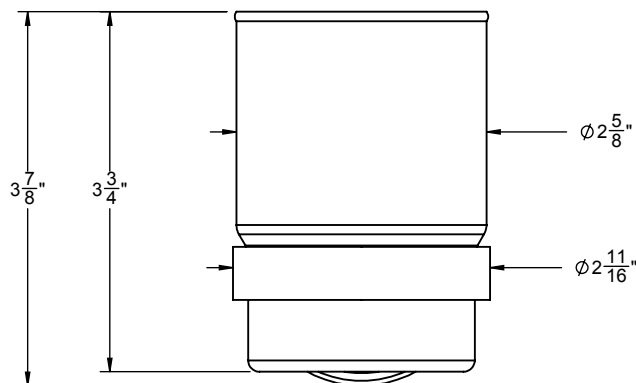

Features

- Over 30 finishes including 14 PVD finishes
- Solid brass construction
- Clear glass tumbler
- Adjustable wall mount to allow proper horizontal leveling
- All mounting hardware included
- For additional product offerings, see www.californiafaucets.com

48-TU

Codes/Standards Applicable

Meets or exceeds the following at date of manufacture:

- None applicable

ALL DIMENSIONS SHOWN TO NEAREST 1/16"