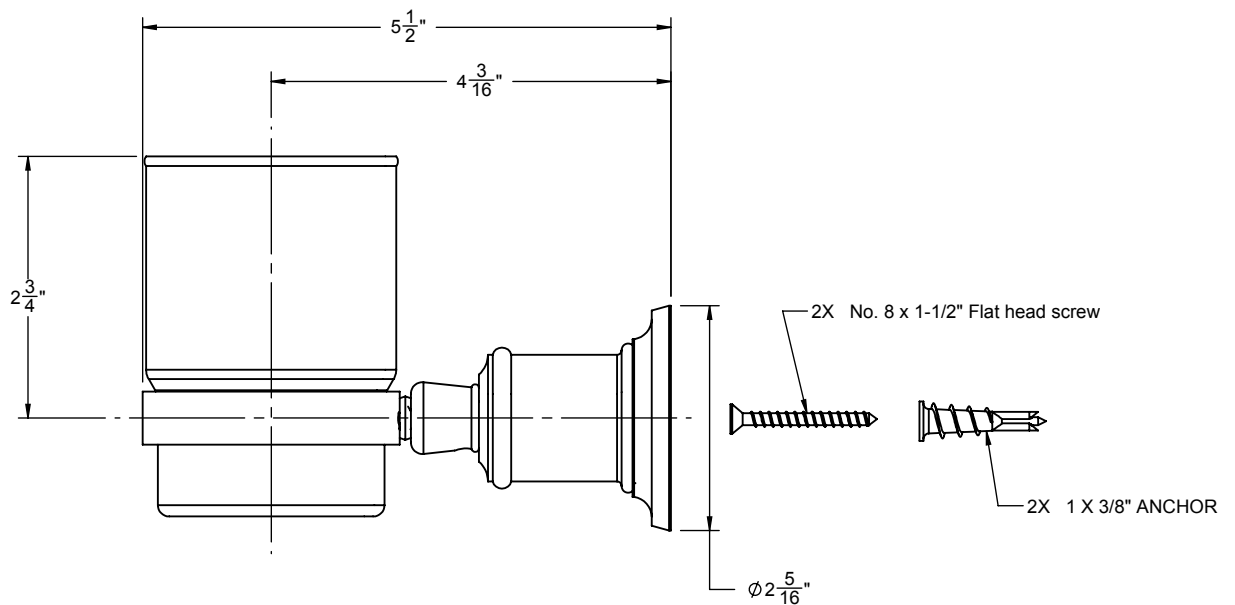

Features

- Over 30 finishes including 14 PVD finishes
- Solid brass construction
- Clear glass tumbler
- Adjustable wall mount to allow proper horizontal leveling
- All mounting hardware included
- For additional product offerings, see www.californiafaucets.com

48-TU

Codes/Standards Applicable

Meets or exceeds the following at date of manufacture:

- None applicable

ALL DIMENSIONS SHOWN TO NEAREST 1/16"