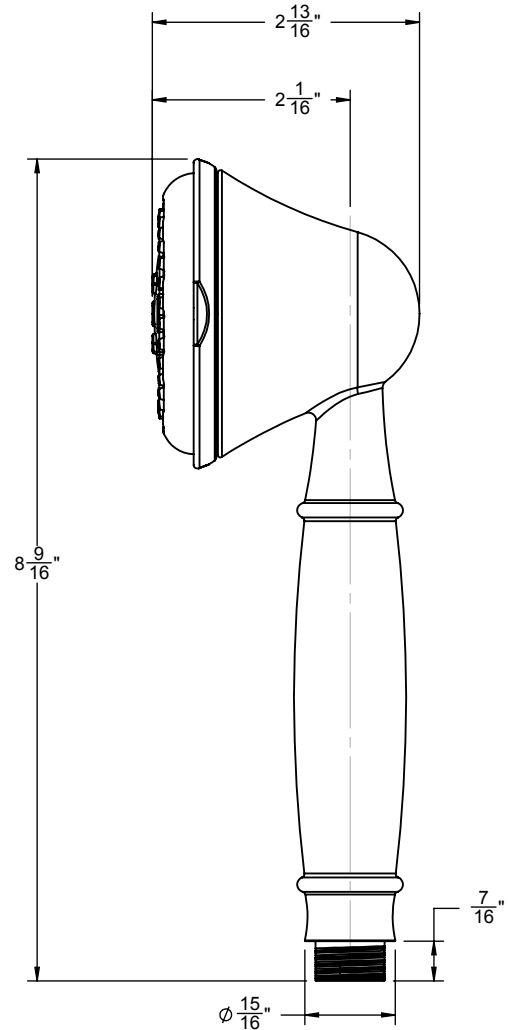

California Faucets®

StyleFlow™ BÈL

MULTI-FUNCTION TRAITIONAL HANDSHOWER

Features

- Over 18 finishes including 8 PVD finishes
- Powered By Swiss Shower Technology™
- 3 functions: rain, hard rain, & booster massage
- Self-clean rubber jets
- Thermally insulated handle
- 3-1/4" face diameter
- Positive click position per function
- 2.5 gpm (9.5 Lpm) max flow rate
- Order **WE** for 2.0 gpm (7.6 Lpm) max flow rate

SWISS
SHOWER
TECHNOLOGY

ALL DIMENSIONS SHOWN TO NEAREST 1/16"