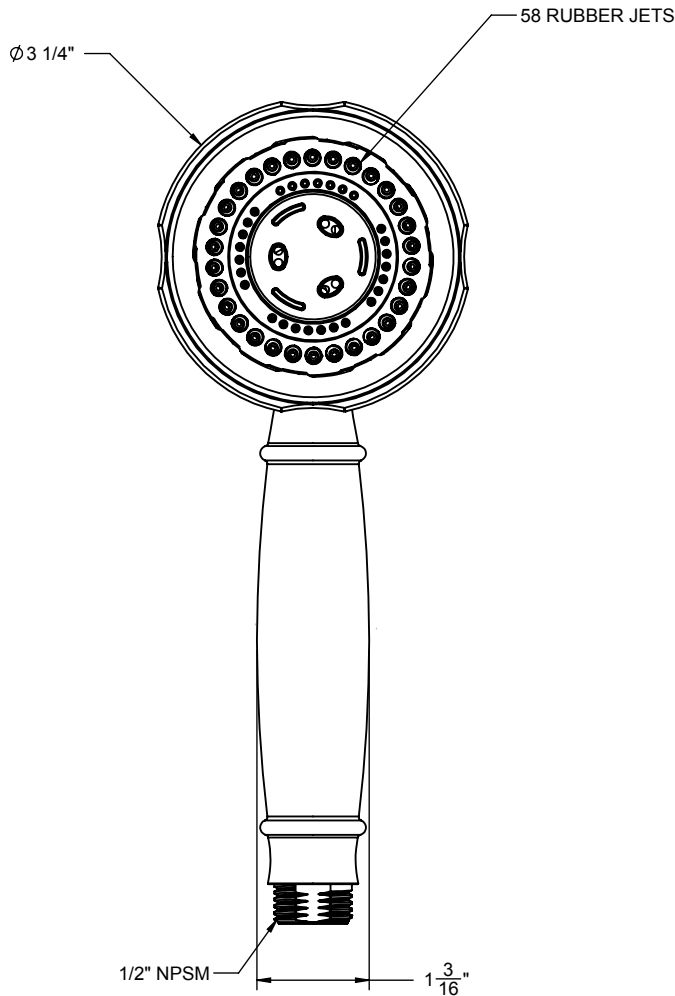

California Faucets®

StyleFlow™ BÈL

MULTI-FUNCTION TRAITIONAL HANDSHOWER

Features

- Over 18 finishes including 8 PVD finishes
- Powered By Swiss Shower Technology™
- 3 functions: rain, hard rain, & booster massage
- Self-clean rubber jets
- Thermally insulated handle
- 3-1/4" face diameter
- Positive click position per function
- 2.5 gpm (9.5 Lpm) max flow rate
- Order **WE** for 2.0 gpm (7.6 Lpm) max flow rate

Codes/Standards Applicable

Meets or exceeds the following at date of manufacture:

- ASME A112.18.1/CSA B125.1

HS-323
WE-HS-323

BOOSTER MASSAGE

EASY TO CLEAN

CLICK-POSITION
SYSTEM

THERMO INSULATION

SWISS
SHOWER
TECHNOLOGY

ALL DIMENSIONS SHOWN TO NEAREST 1/16"