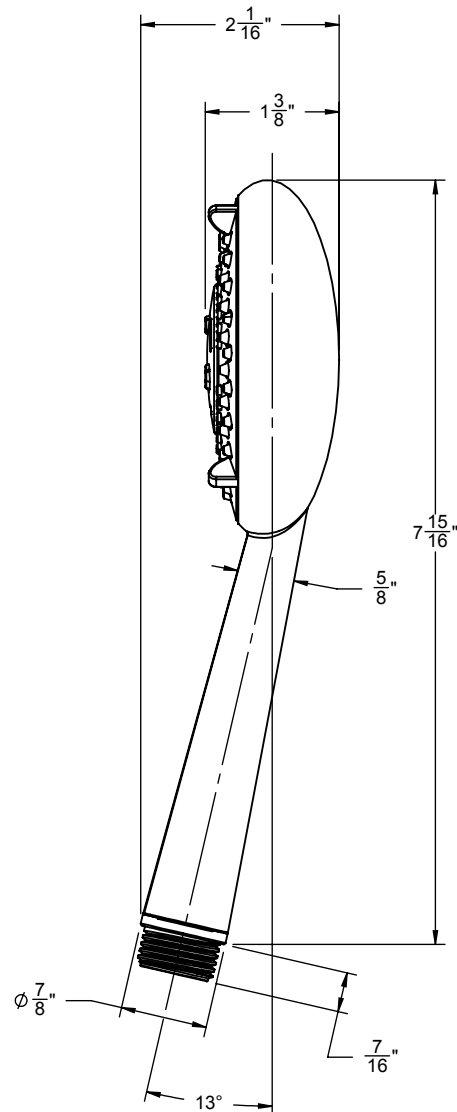

California Faucets®

StyleFlow™ GEO

4" MULTI-FUNCTION TRANSITIONAL

Features

- Over 18 finishes including 8 PVD finishes
- Powered By Swiss Shower Technology™
- 3 functions: rain, hard rain, & booster massage
- Self-clean rubber jets
- Thermally insulated handle
- 4" face diameter
- Positive click position per function
- 2.5gpm (9.5 Lpm) max flow rate
- Order WE for 2.0 gpm (7.6 Lpm) max flow rate

SWISS
SHOWER
TECHNOLOGY

ALL DIMENSIONS SHOWN TO NEAREST 1/16"