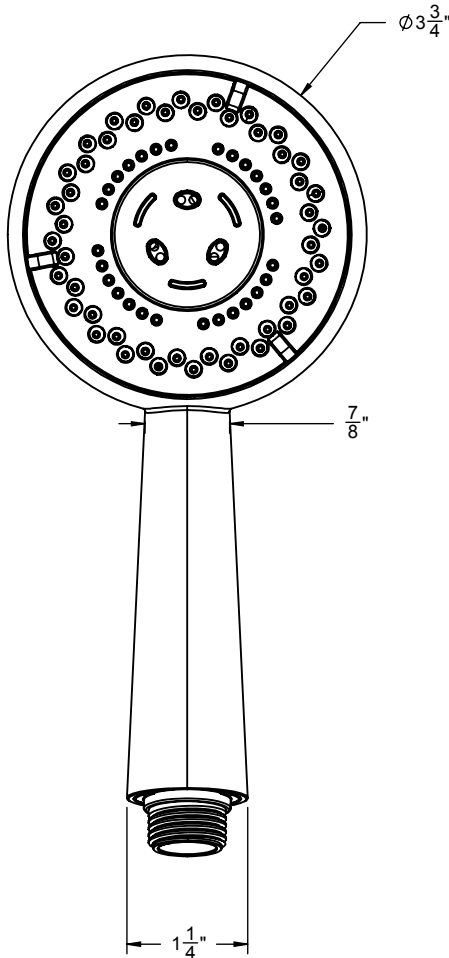

California Faucets®

StyleFlow™ GEO

4" MULTI-FUNCTION TRANSITIONAL

Features

- Over 18 finishes including 8 PVD finishes
- Powered By Swiss Shower Technology™
- 3 functions: rain, hard rain, & booster massage
- Self-clean rubber jets
- Thermally insulated handle
- 4" face diameter
- Positive click position per function
- 2.5gpm (9.5 Lpm) max flow rate
- Order WE for 2.0 gpm (7.6 Lpm) max flow rate

Codes/Standards Applicable

Meets or exceeds the following at date of manufacture:

- ASME A112.18.1/CSA B125.1

HS-413
WE-HS-413

BOOSTER MASSAGE

EASY TO CLEAN

CLICK-POSITION
SYSTEM

THERMO INSULATION

SWISS
SHOWER
TECHNOLOGY

ALL DIMENSIONS SHOWN TO NEAREST 1/16"