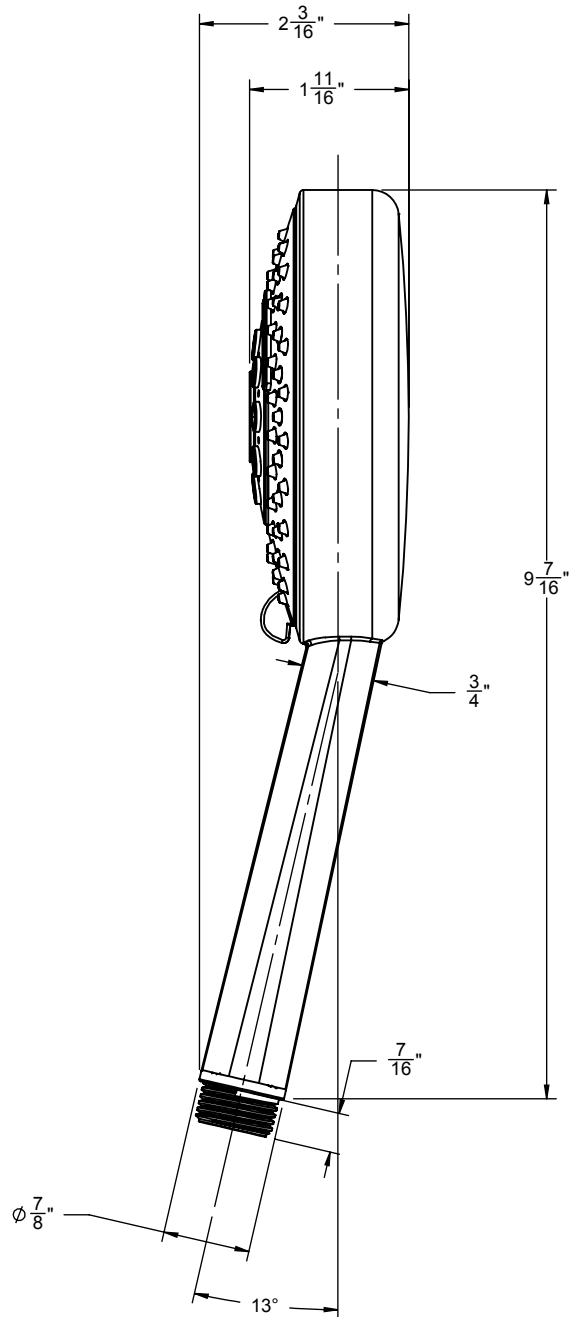

California Faucets®

StyleFlow™ IKO

5" MULTI-FUNCTION CONTEMPORARY

Features

- Over 18 finishes including 8 PVD finishes
- Powered By Swiss Shower Technology™
- 4 functions: rain, air, booster massage & blade
- Self-clean rubber jets
- Thermally insulated handle
- 5" face diameter
- Positive click position per function
- 2.5 gpm (9.5 Lpm) max flow rate
- Order **WE** for 2.0 gpm (7.6 Lpm) max flow rate

Codes/Standards Applicable

Meets or exceeds the following at date of manufacture:

- ASME A112.18.1/CSA B125.1

HS-504
WE-HS-504

ALL DIMENSIONS SHOWN TO NEAREST 1/16"