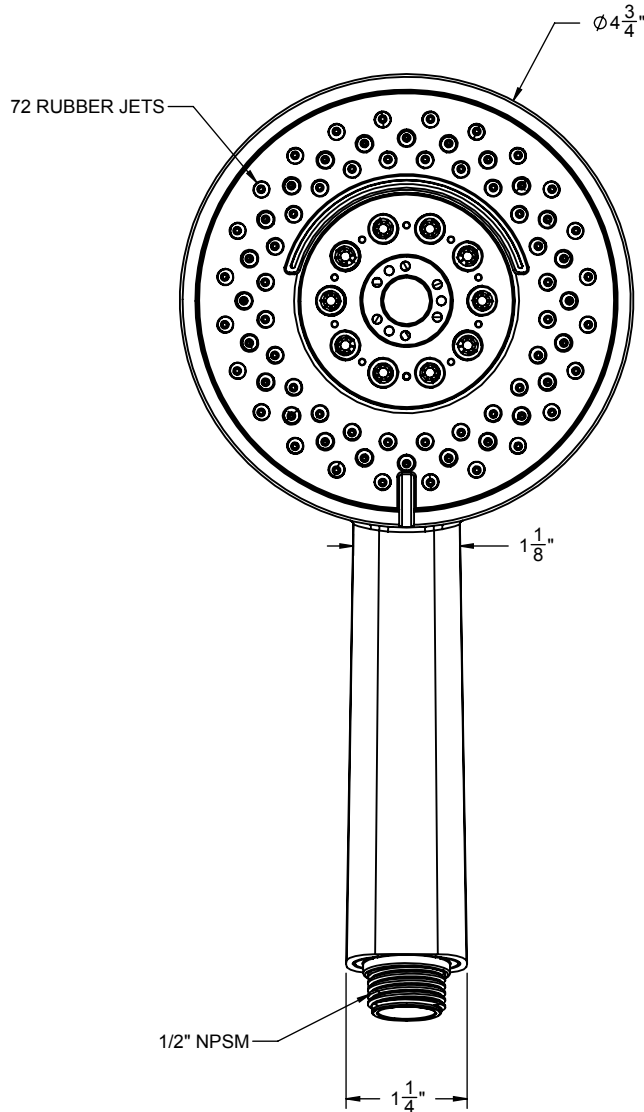

California Faucets®

StyleFlow™ IKO

5" MULTI-FUNCTION CONTEMPORARY

Features

- Over 18 finishes including 8 PVD finishes
- Powered By Swiss Shower Technology™
- 4 functions: rain, air, booster massage & blade
- Self-clean rubber jets
- Thermally insulated handle
- 5" face diameter
- Positive click position per function
- 2.5 gpm (9.5 Lpm) max flow rate
- Order **WE** for 2.0 gpm (7.6 Lpm) max flow rate

Codes/Standards Applicable

Meets or exceeds the following at date of manufacture:

- ASME A112.18.1/CSA B125.1

HS-504
WE-HS-504

ALL DIMENSIONS SHOWN TO NEAREST 1/16"