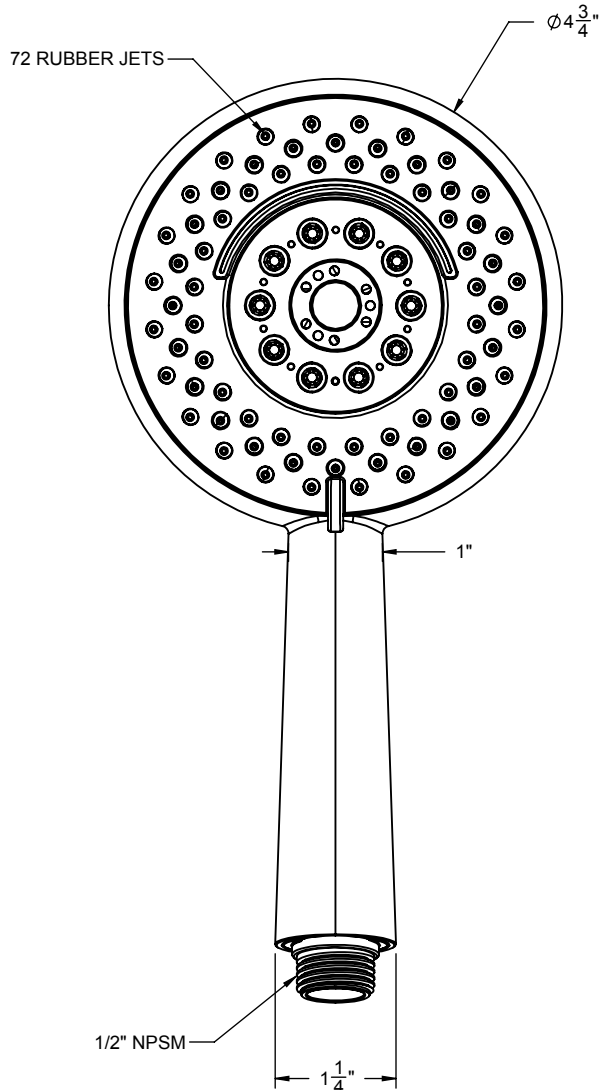

California Faucets®

StyleFlow™ GEO

5" MULTI-FUNCTION TRANSITIONAL

Features

- Over 18 finishes including 8 PVD finishes
- Powered By Swiss Shower Technology™
- 4 functions: rain, air, booster massage & blade
- Self-clean rubber jets
- Thermally insulated handle
- 5" face diameter
- Positive click position per function
- 2.5 gpm (9.5 Lpm) max flow rate
- Order **WE** for 2.0 gpm (7.6 Lpm) max flow rate

Codes/Standards Applicable

Meets or exceeds the following at date of manufacture:

- ASME A112.18.1/CSA B125.1

HS-514
WE-HS-514

ALL DIMENSIONS SHOWN TO NEAREST 1/16"