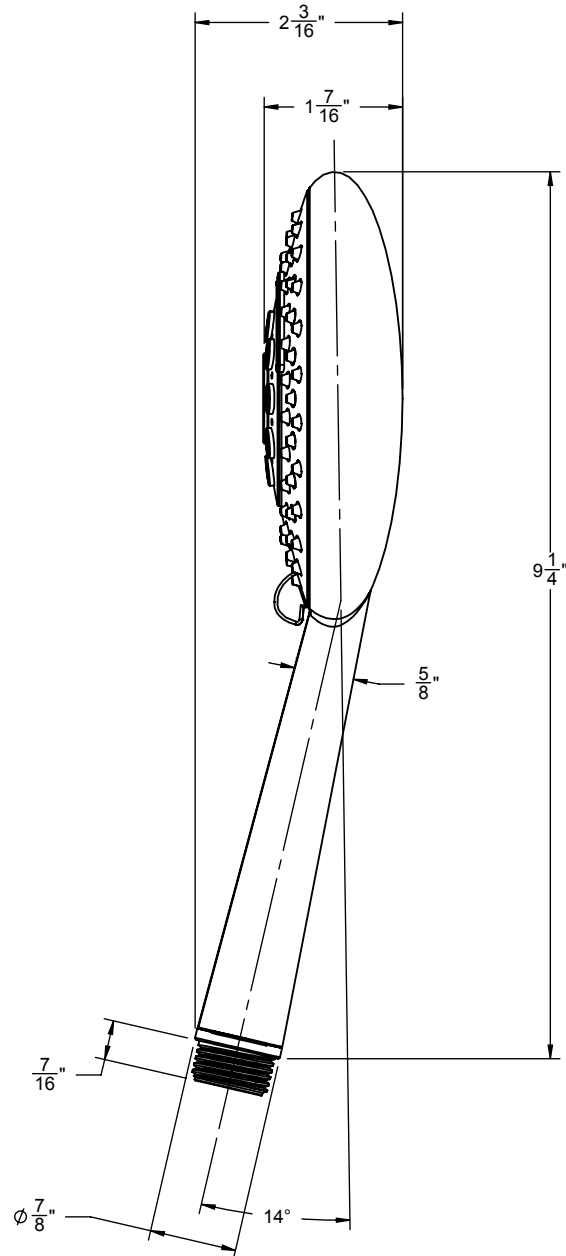

California Faucets®

StyleFlow™ GEO

5" MULTI-FUNCTION TRANSITIONAL

Features

- Over 18 finishes including 8 PVD finishes
- Powered By Swiss Shower Technology™
- 4 functions: rain, air, booster massage & blade
- Self-clean rubber jets
- Thermally insulated handle
- 5" face diameter
- Positive click position per function
- 2.5 gpm (9.5 Lpm) max flow rate
- Order **WE** for 2.0 gpm (7.6 Lpm) max flow rate

Codes/Standards Applicable

Meets or exceeds the following at date of manufacture:

- ASME A112.18.1/CSA B125.1

HS-514
WE-HS-514

ALL DIMENSIONS SHOWN TO NEAREST 1/16"