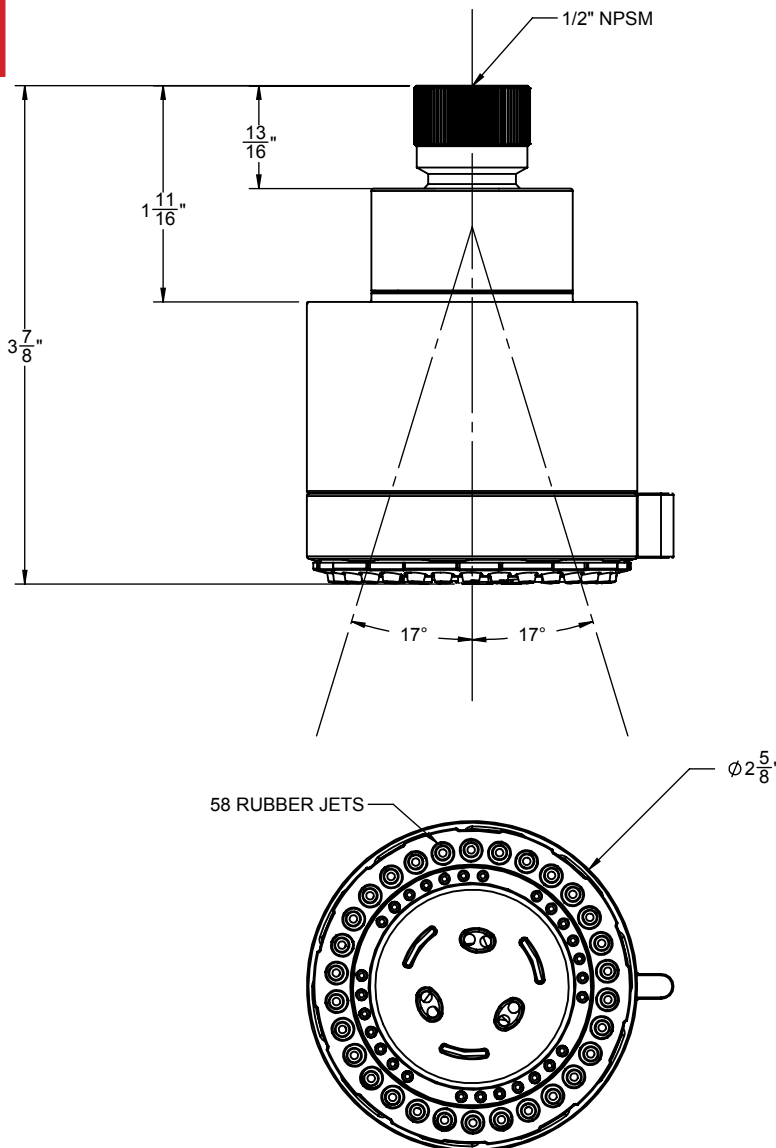

## Features

- Over 18 finishes including 8 PVD finishes
- Powered by Swiss Shower Technology™
- 3 functions: rain, hard rain & massage
- Positive click position per function
- 2-5/8" face diameter
- Self-clean rubber jets
- Solid brass pivot ball connection
- 2.5 gpm (9.5 Lpm) max flow rate
- Order **WE** for 2.0 gpm (7.6 Lpm) max flow rate

## Codes/Standards Applicable

Meets or exceeds the following at date of manufacture:

- ASME A112.18.1/CSA B125.1

EASY TO CLEAN

CLICK-POSITION SYSTEM

SWISS SHOWER TECHNOLOGY

ALL DIMENSIONS SHOWN TO NEAREST 1/16"