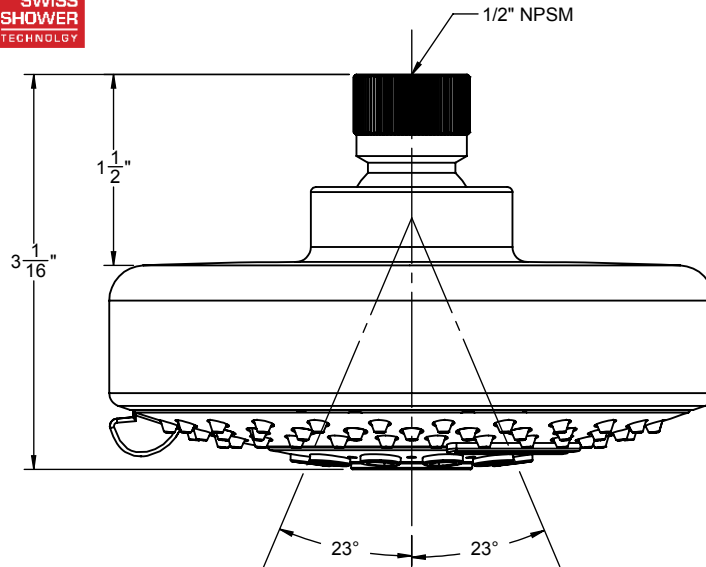

## Features

- Over 18 finishes including 8 PVD finishes
- Powered By Swiss Shower Technology™
- 4 functions: rain, air, booster massage & blade
- Positive click position per function
- 5" face diameter
- Self-clean rubber jets
- Solid brass pivot ball connection
- 2.5 gpm (9.5 Lpm) max flow rate
- Order **WE** for 2.0 gpm (7.6 Lpm) max flow rate

## Codes/Standards Applicable

Meets or exceeds the following at date of manufacture:

- ASME A112.18.1/CSA B125.1

**SH-504**  
**WE-SH-504**

ALL DIMENSIONS SHOWN TO NEAREST 1/16"