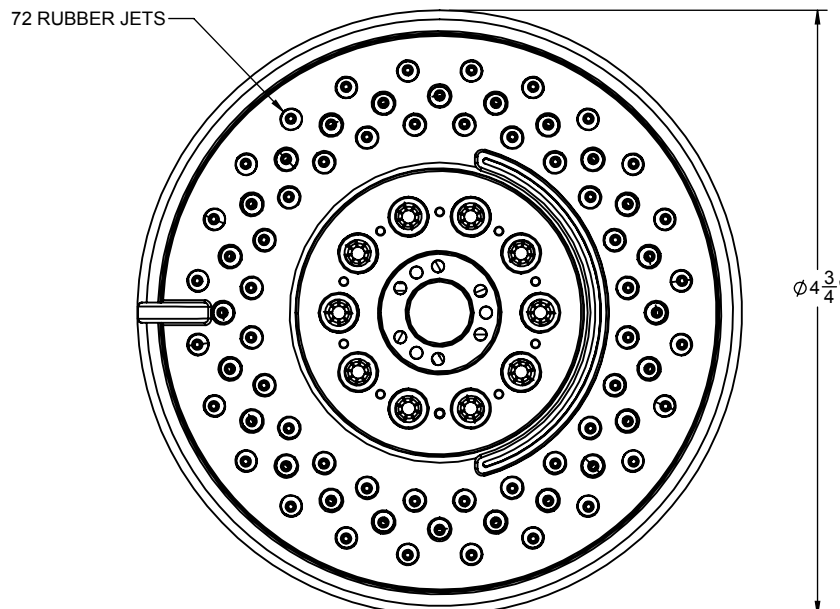

## Features

- Over 18 finishes including 8 PVD finishes
- Powered By Swiss Shower Technology™
- 4 functions: rain, air, booster massage & blade
- Positive click position per function
- 5" face diameter
- Self-clean rubber jets
- Solid brass pivot ball connection
- 2.5 gpm (9.5 Lpm) max flow rate
- Order **WE** for 2.0 gpm (7.6 Lpm) max flow rate

## Codes/Standards Applicable

Meets or exceeds the following at date of manufacture:

- ASME A112.18.1/CSA B125.1

**SH-504**  
**WE-SH-504**

ALL DIMENSIONS SHOWN TO NEAREST 1/16"